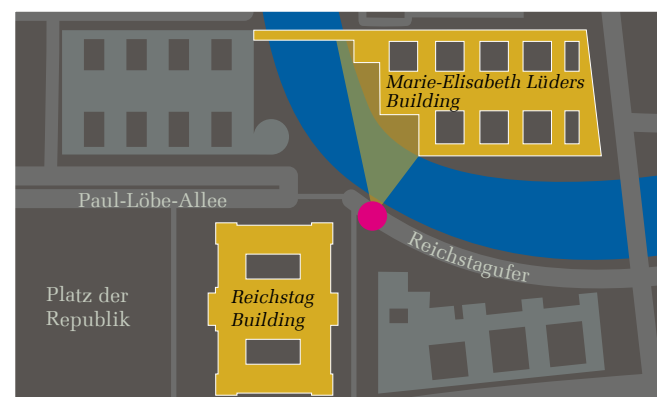

The film explores the close links between the Reichstag Building and the highs and lows of German parliamentary history.

Beginning with the imperial period at the end of the nineteenth century, the film will take you on a journey that touches on the development of parliamentarianism during the Weimar era, includes Germany's darkest hours after the Nazis took power and examines the decades when Germany was divided and reunification, taking you right up to the present day.

The film shows the construction, destruction, repair, wrapping and reconstruction of the Reichstag Building and its final reincarnation at the end of the 1990s as the seat of the parliament of reunified Germany.

This journey through the past 130 years shows that the way in which the Reichstag Building is used has always been a reflection of the state of German democracy.

www.bundestag.de/grossbildprojektion

Published by: German Bundestag, Division IO 3 – Event Management, Special Projects
Design: German Bundestag, Division ZT 5 – Central Supplies and Logistics
Bundestag eagle: Created by Professor Ludwig Gies, revised in 2008 by büro uebele
Photos: Ralph Larmann
Printed by: Medialis Offsetdruck GmbH, Berlin
© German Bundestag, Berlin; all rights reserved.