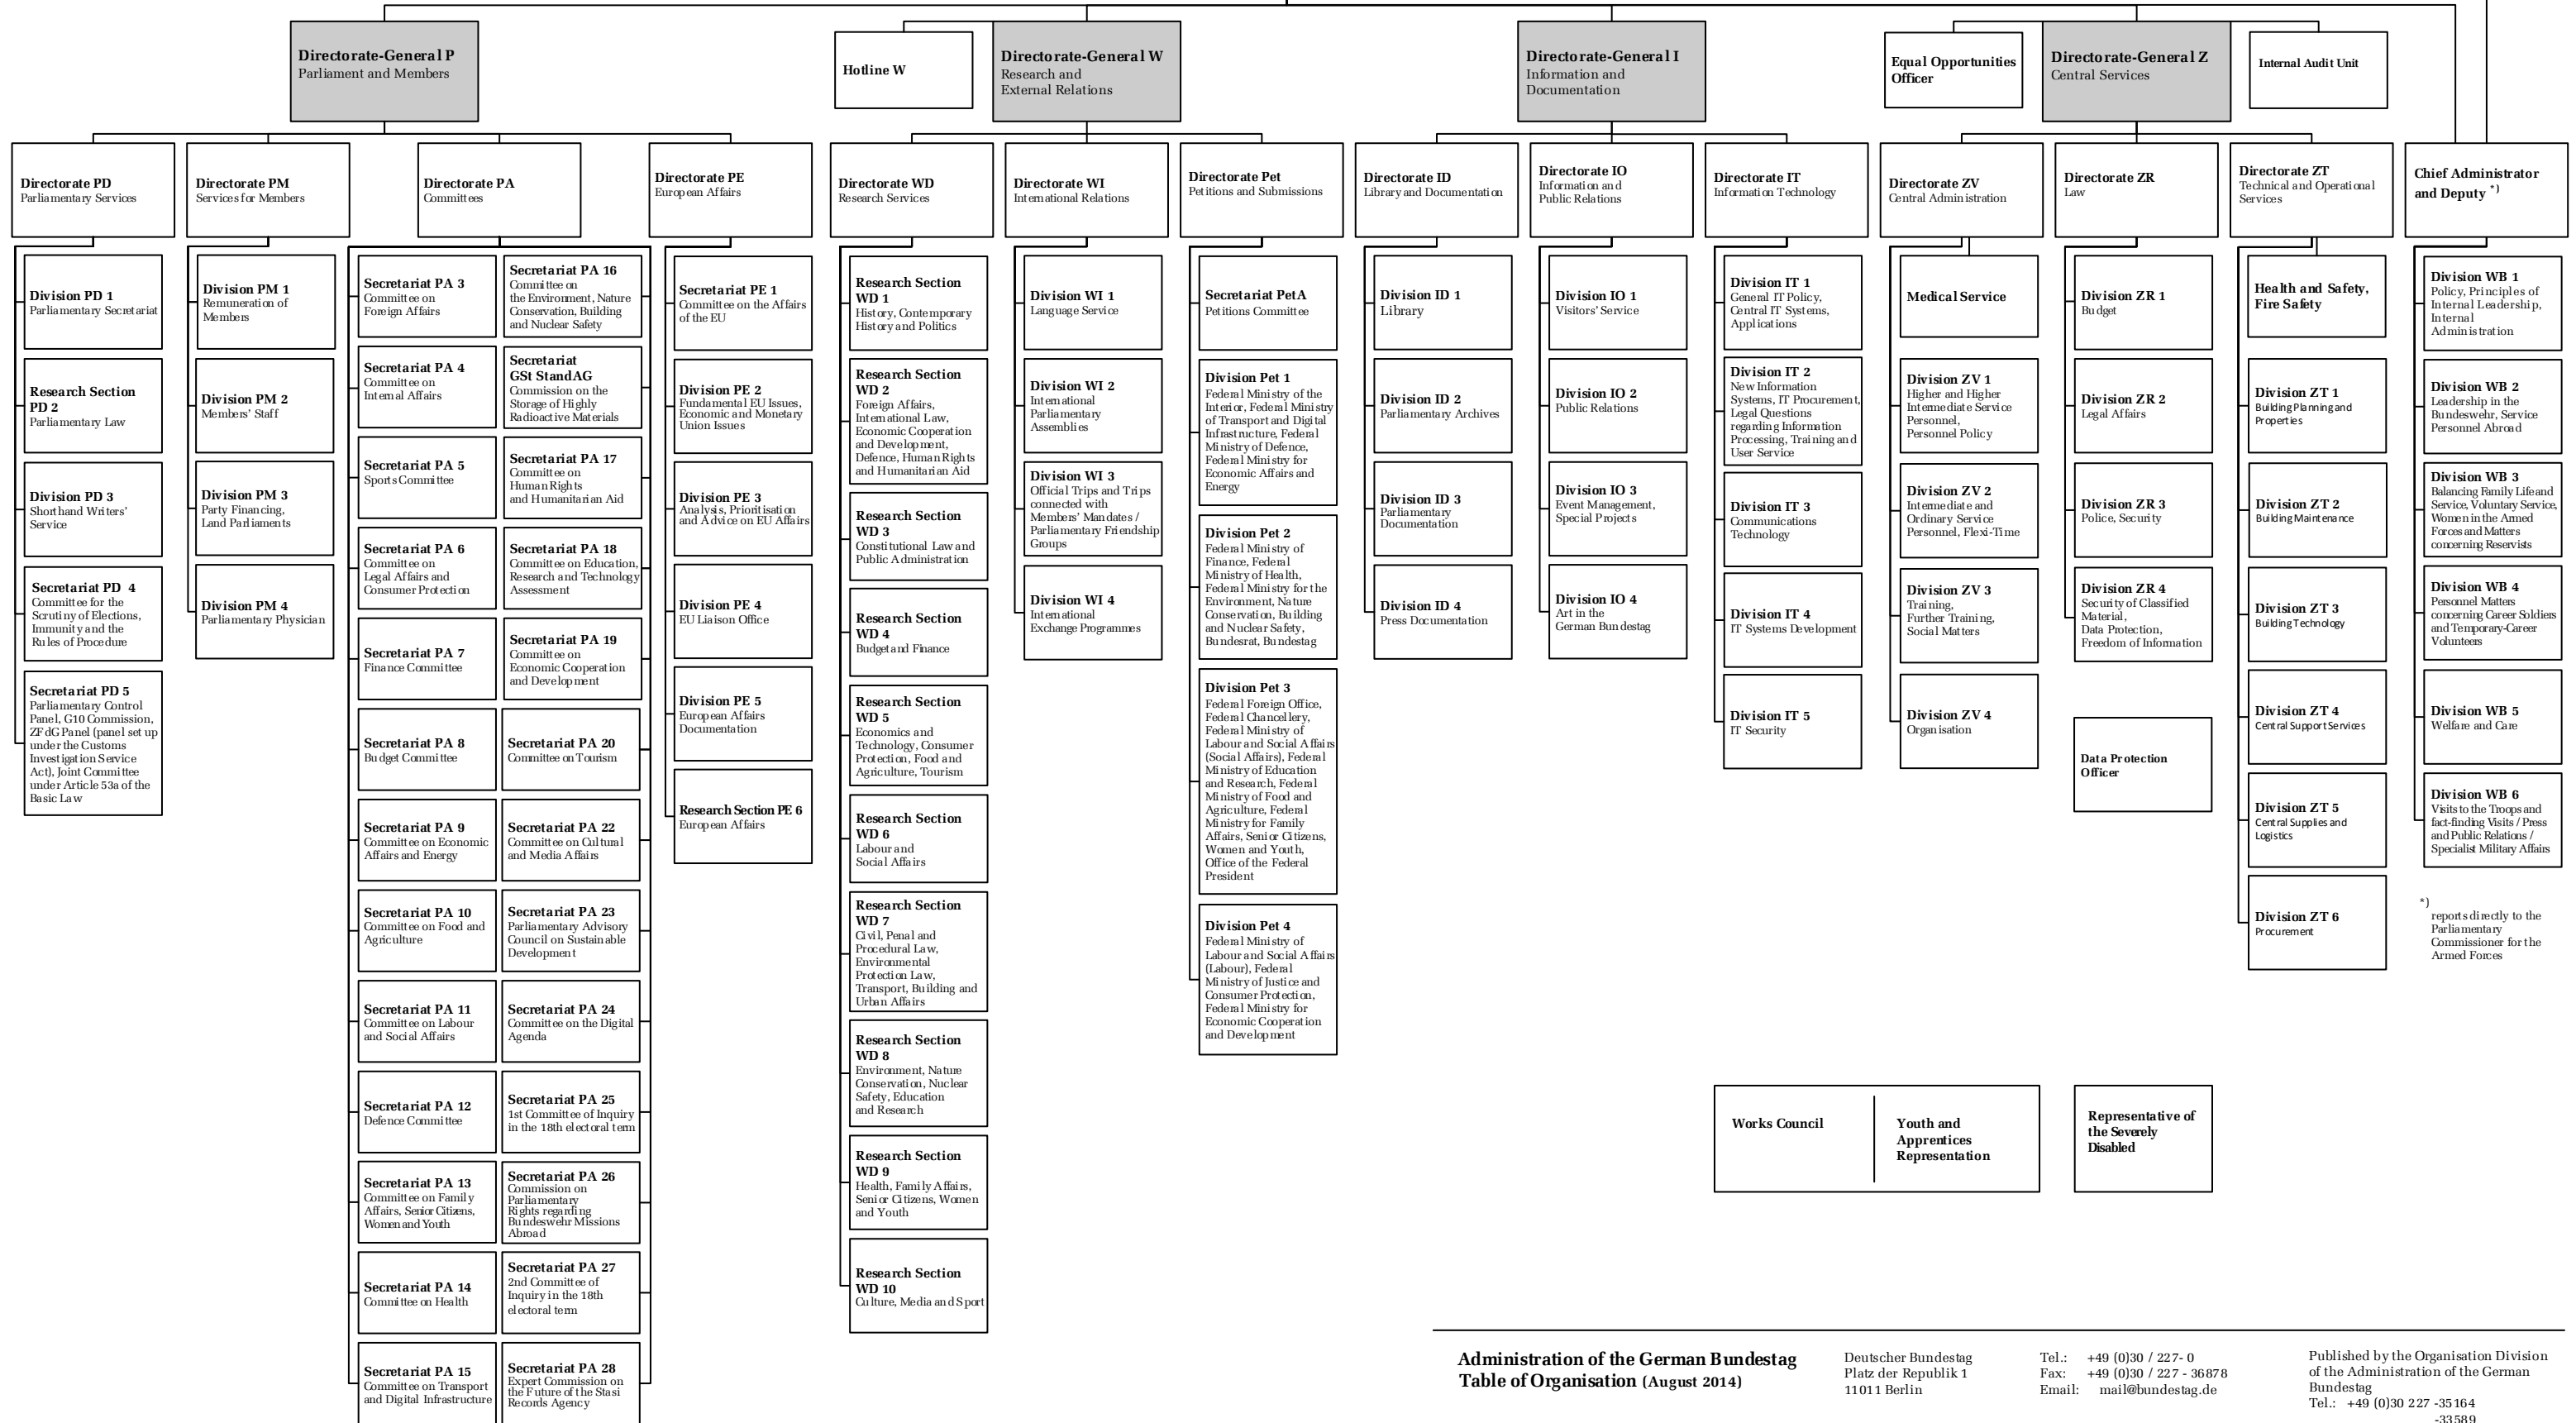

# Deutscher Bundestag

\*) reports directly to the Parliamentary Commissioner for the Armed Forces