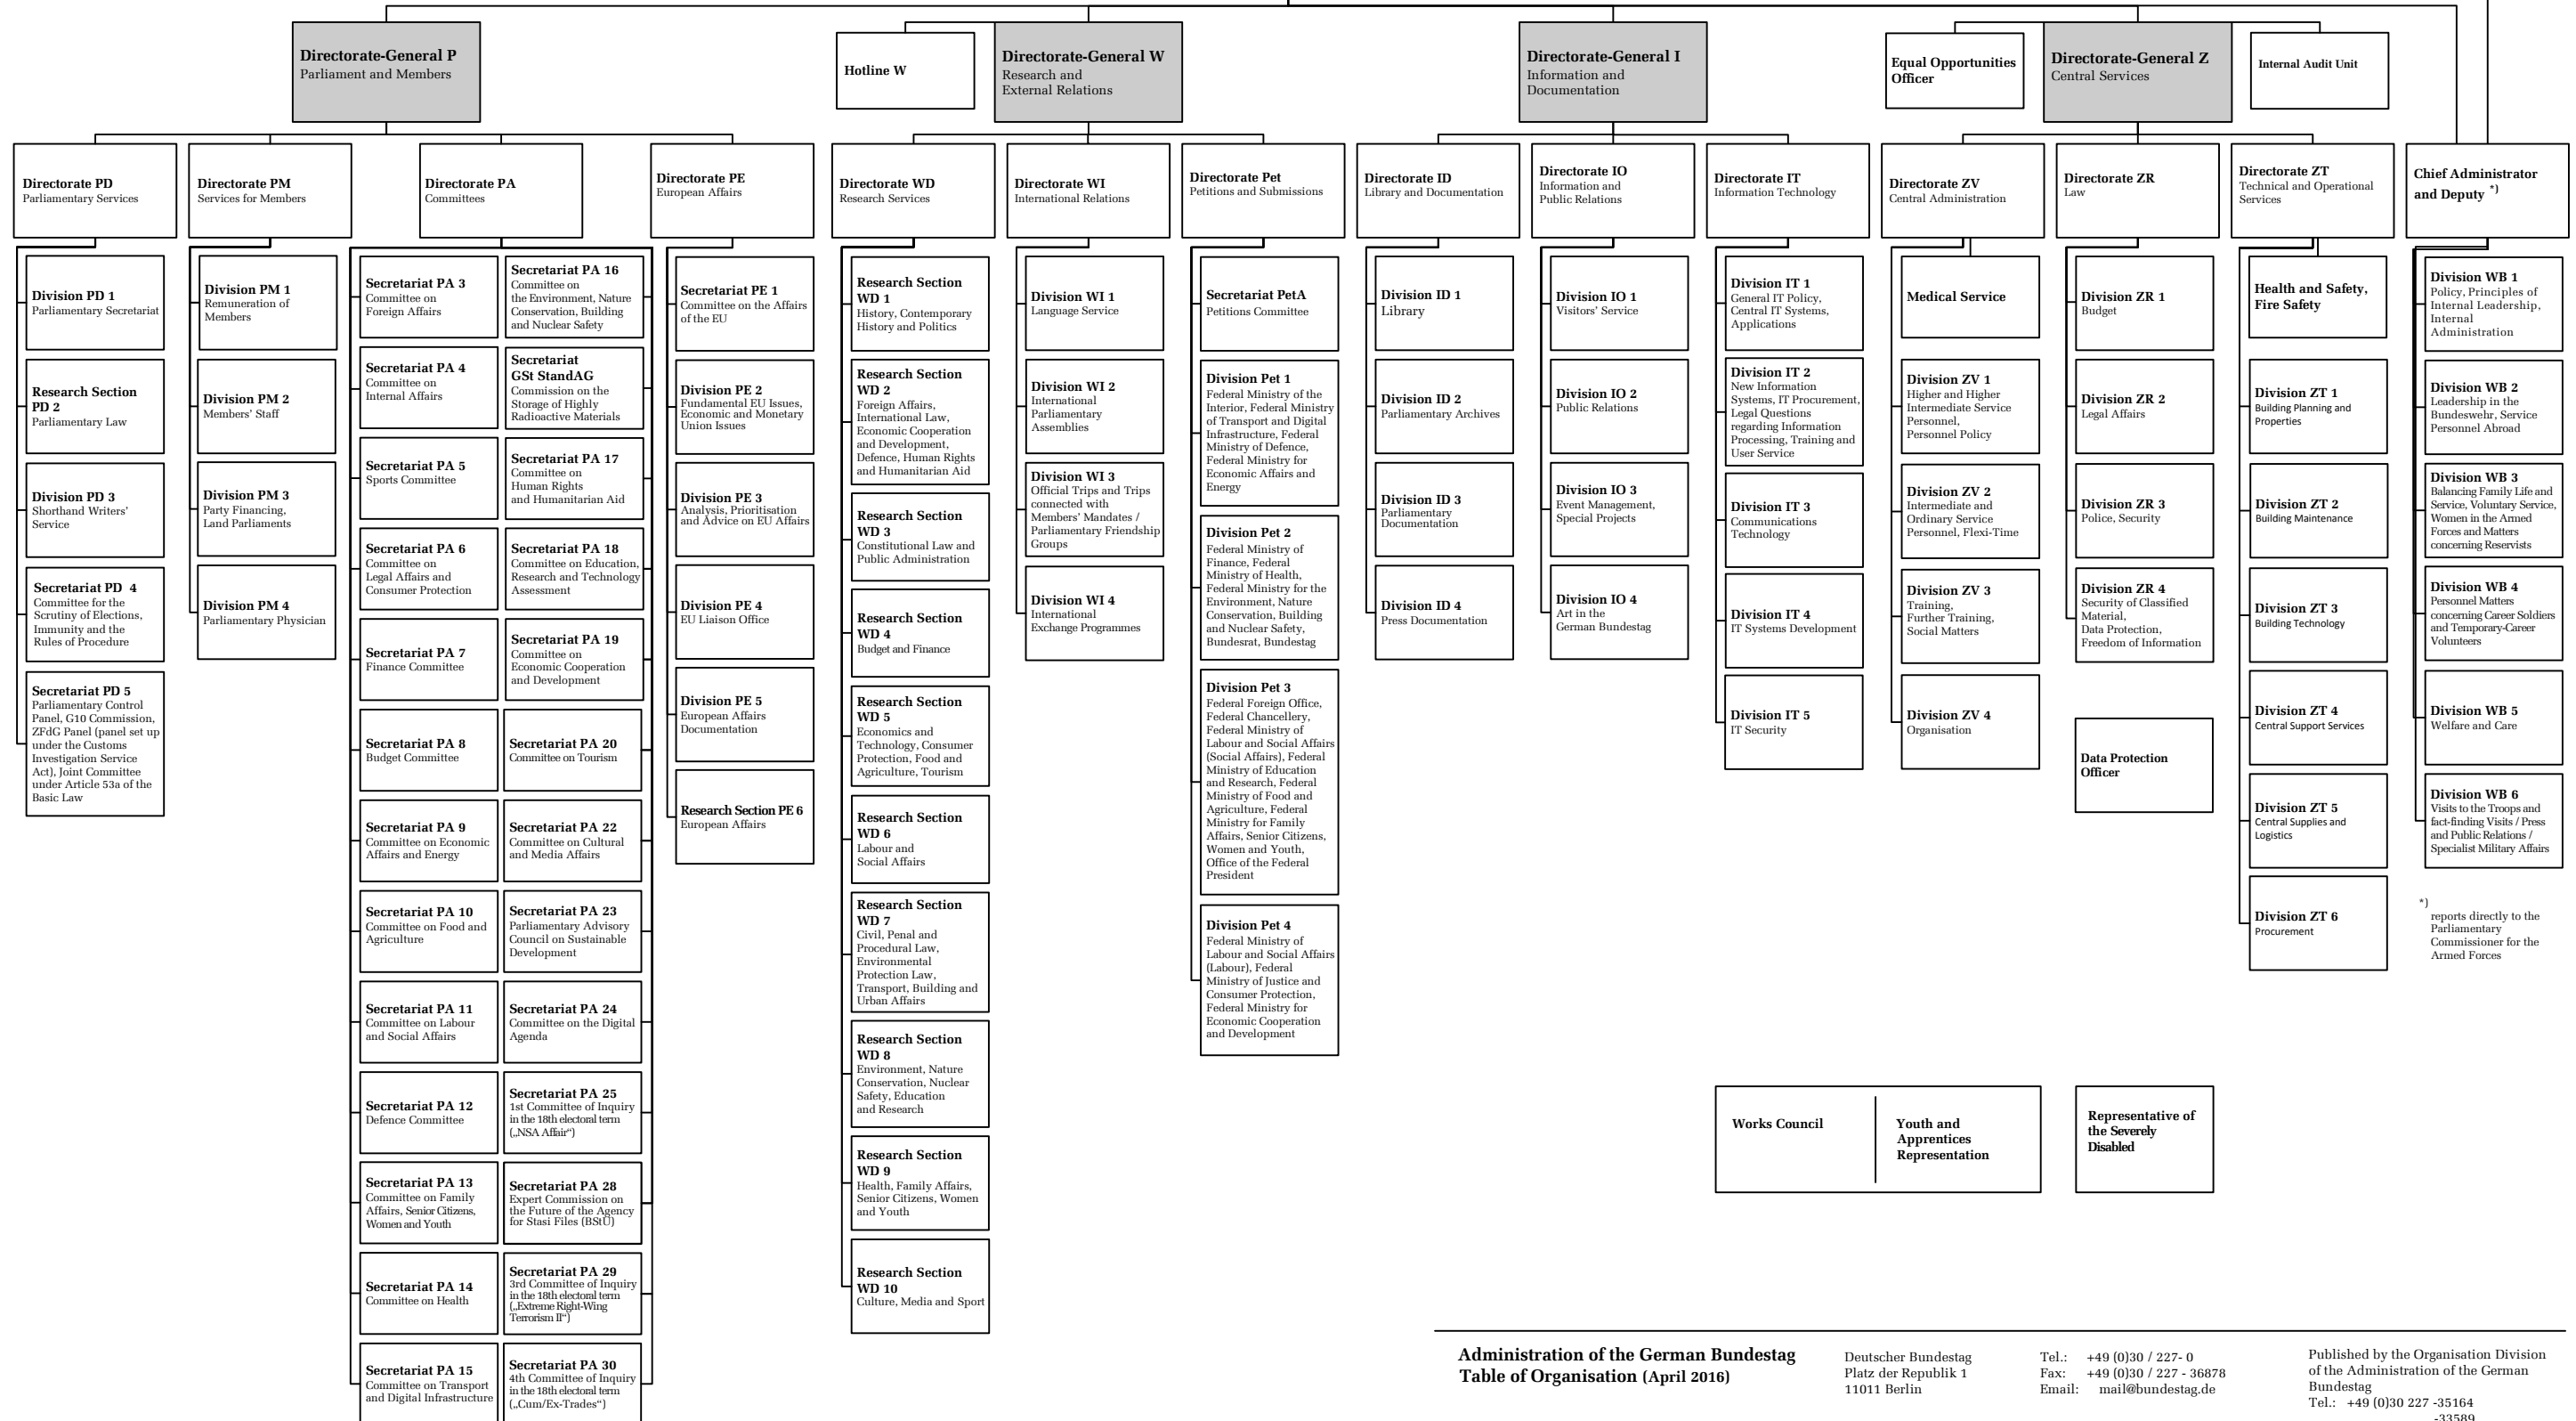

Deutscher Bundestag

*) reports directly to the Parliamentary Commissioner for the Armed Forces